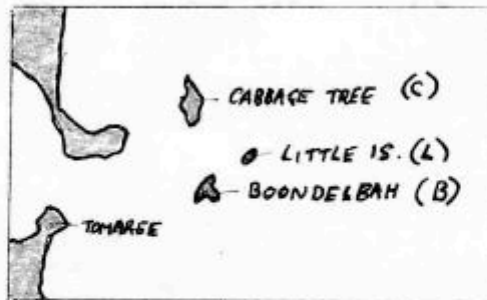

## OFF-SHORE COURSES #

1. STARBOARD START C.L.B FINISH  
1. PORT START B.L.C. FINISH

2. STARBOARD START BC FINISH  
2. PORT START C.B FINISH

3. STARBOARD START L.B.LB FINISH  
3. PORT START B.L.B.L FINISH

4. STARBOARD START L.C.B FINISH  
4. PORT START B.C.L. FINISH

5. START WC, SAL(P), SB(P), MI, GI(P) FINISH.

# FINISH IS TRANSIT LINE AS SHOWN ON DIAGRAM AT LEFT FOR COURSES 1 TO 4. COURSE 5 FINISH IS AT CLUB CARAVAN.  
\* THE START FOR ALL COURSES IS AT THE CLUB CARAVAN.